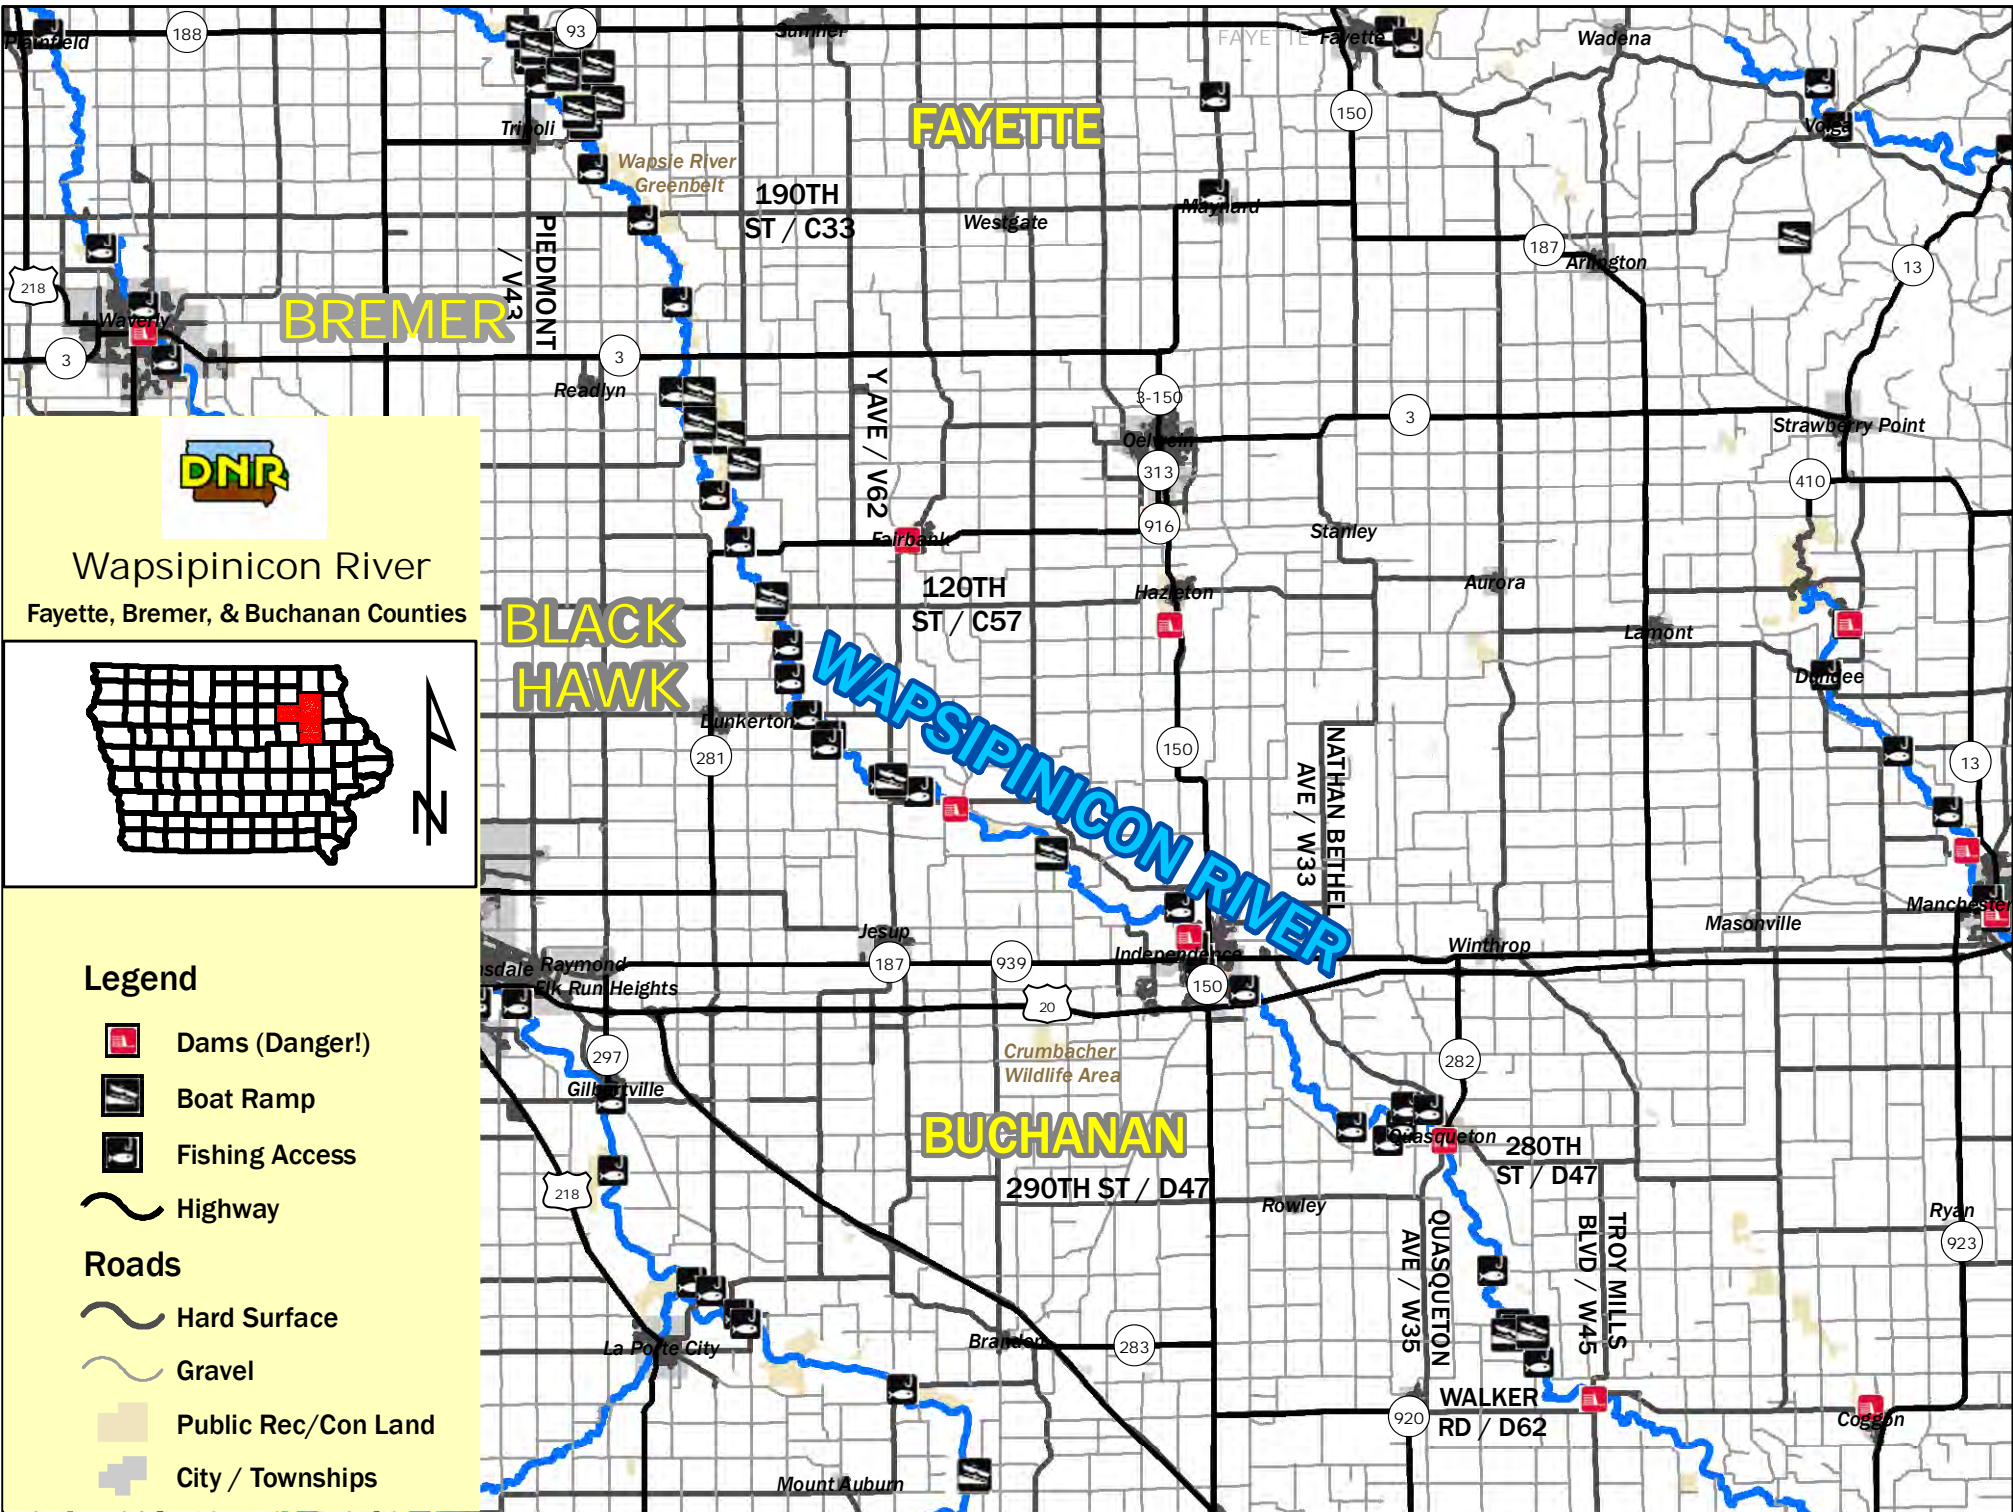

Wapsipinicon River
Howard & Chickasaw Counties

Legend

-  Dams (Danger!)
-  Boat Ramp
-  Fishing Access
-  Highway
-  Roads
-  Hard Surface
-  Gravel
-  Public Rec/Con Land
-  City / Townships

Wapsipinicon River

Fayette, Bremer, & Buchanan Counties

Legend

-  Dams (Danger!)
-  Boat Ramp
-  Fishing Access
-  Highway
- Roads**
-  Hard Surface
-  Gravel
-  Public Rec/Con Land
-  City / Townships