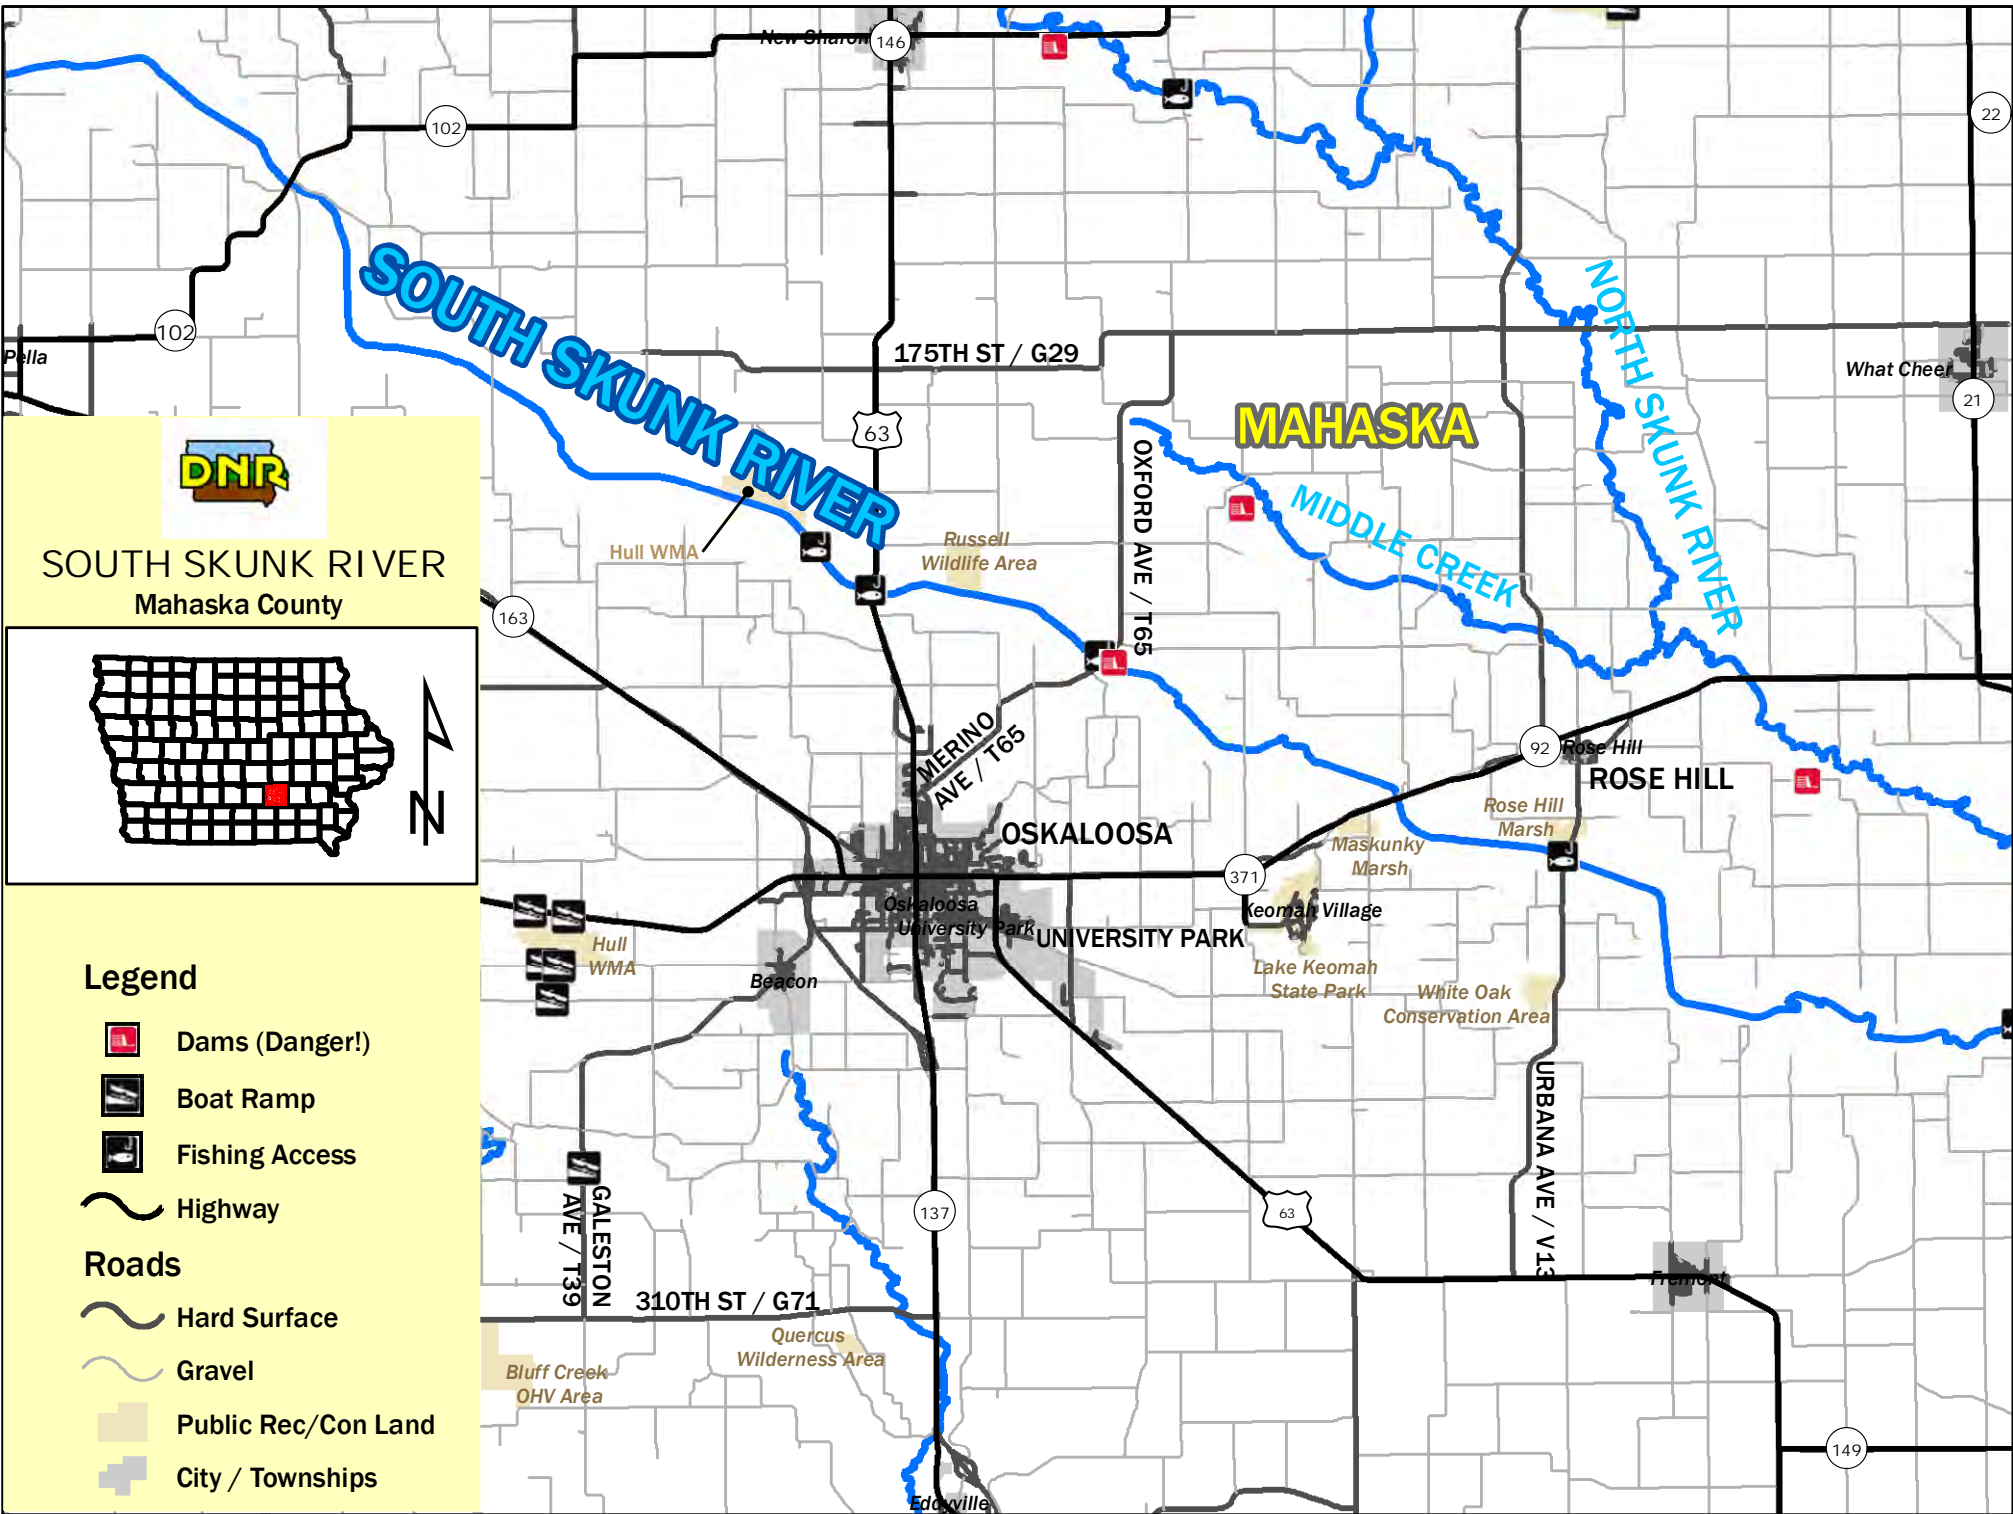

SOUTH SKUNK RIVER
Jasper, Marion & Mahaska Counties

Legend

-  Dams (Danger!)
-  Boat Ramp
-  Fishing Access

 Highway

Roads

-  Hard Surface
-  Gravel
-  Public Rec/Con Land
-  City / Townships

SOUTH SKUNK RIVER
Mahaska County

Legend

-  Dams (Danger!)
-  Boat Ramp
-  Fishing Access

 Highway

Roads

-  Hard Surface
-  Gravel
-  Public Rec/Con Land
-  City / Townships