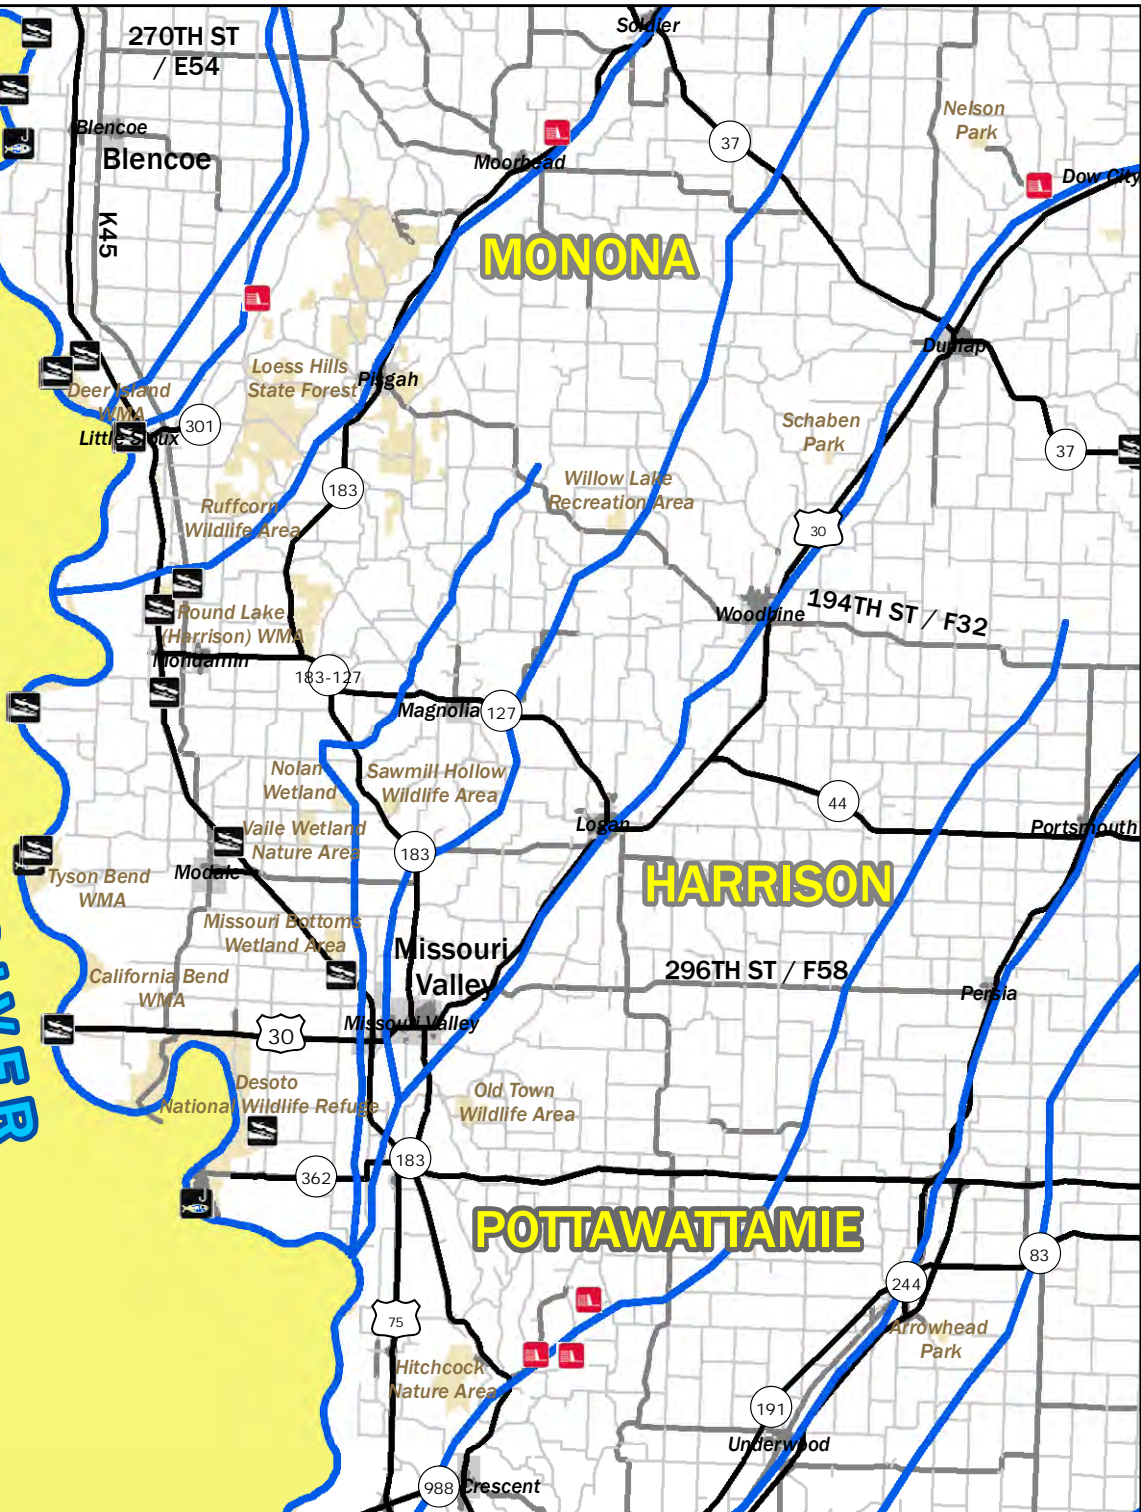

Missouri River Monona & Harrison Counties

Legend

- Dams (Danger!)
- Boat Ramp
- Fishing Access

River

Highway

Roads

Hard Surface

Gravel

nebraska_county

Public Rec/Con Land

City / Townships

NEBRASKA MISSOURI RIVER

Missouri River
Pottawattamie & Mills Counties

Legend

Dams (Danger!)

Boat Ramp

Fishing Access

River

Highway

Roads

Hard Surface

Gravel

nebraska_county

Public Rec/Con Land

City / Townships

NEBRASKA

MISSOURI RIVER