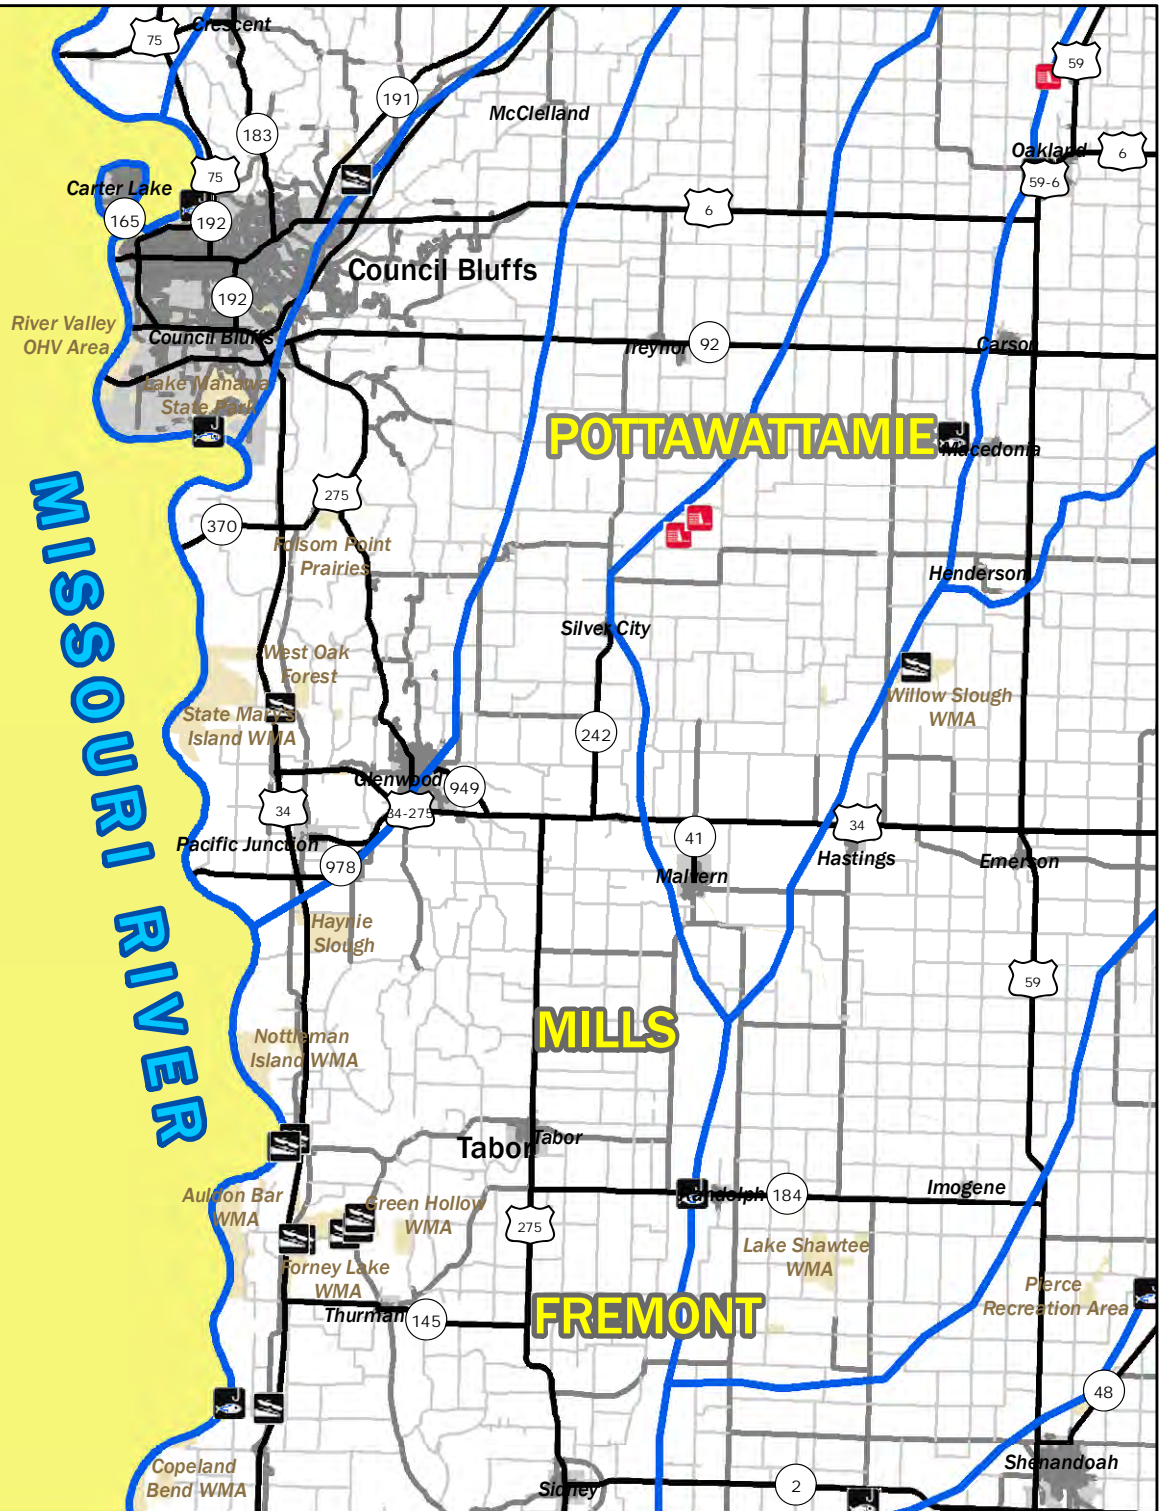

Missouri River Pottawattamie & Mills Counties

Legend

- Dams (Danger!)
- Boat Ramp
- Fishing Access
- River
- Highway
- Roads**
- Hard Surface
- Gravel
- nebraska_county
- Public Rec/Con Land
- City / Townships

NEBRASKA

MISSOURI RIVER

Missouri River Fremont County

Legend

- Dams (Danger!)
- Boat Ramp
- Fishing Access

- River
- Highway

Roads

- Hard Surface
- Gravel
- nebraska_county
- Public Rec/Con Land
- City / Townships

NEBRASKA MISSOURI RIVER