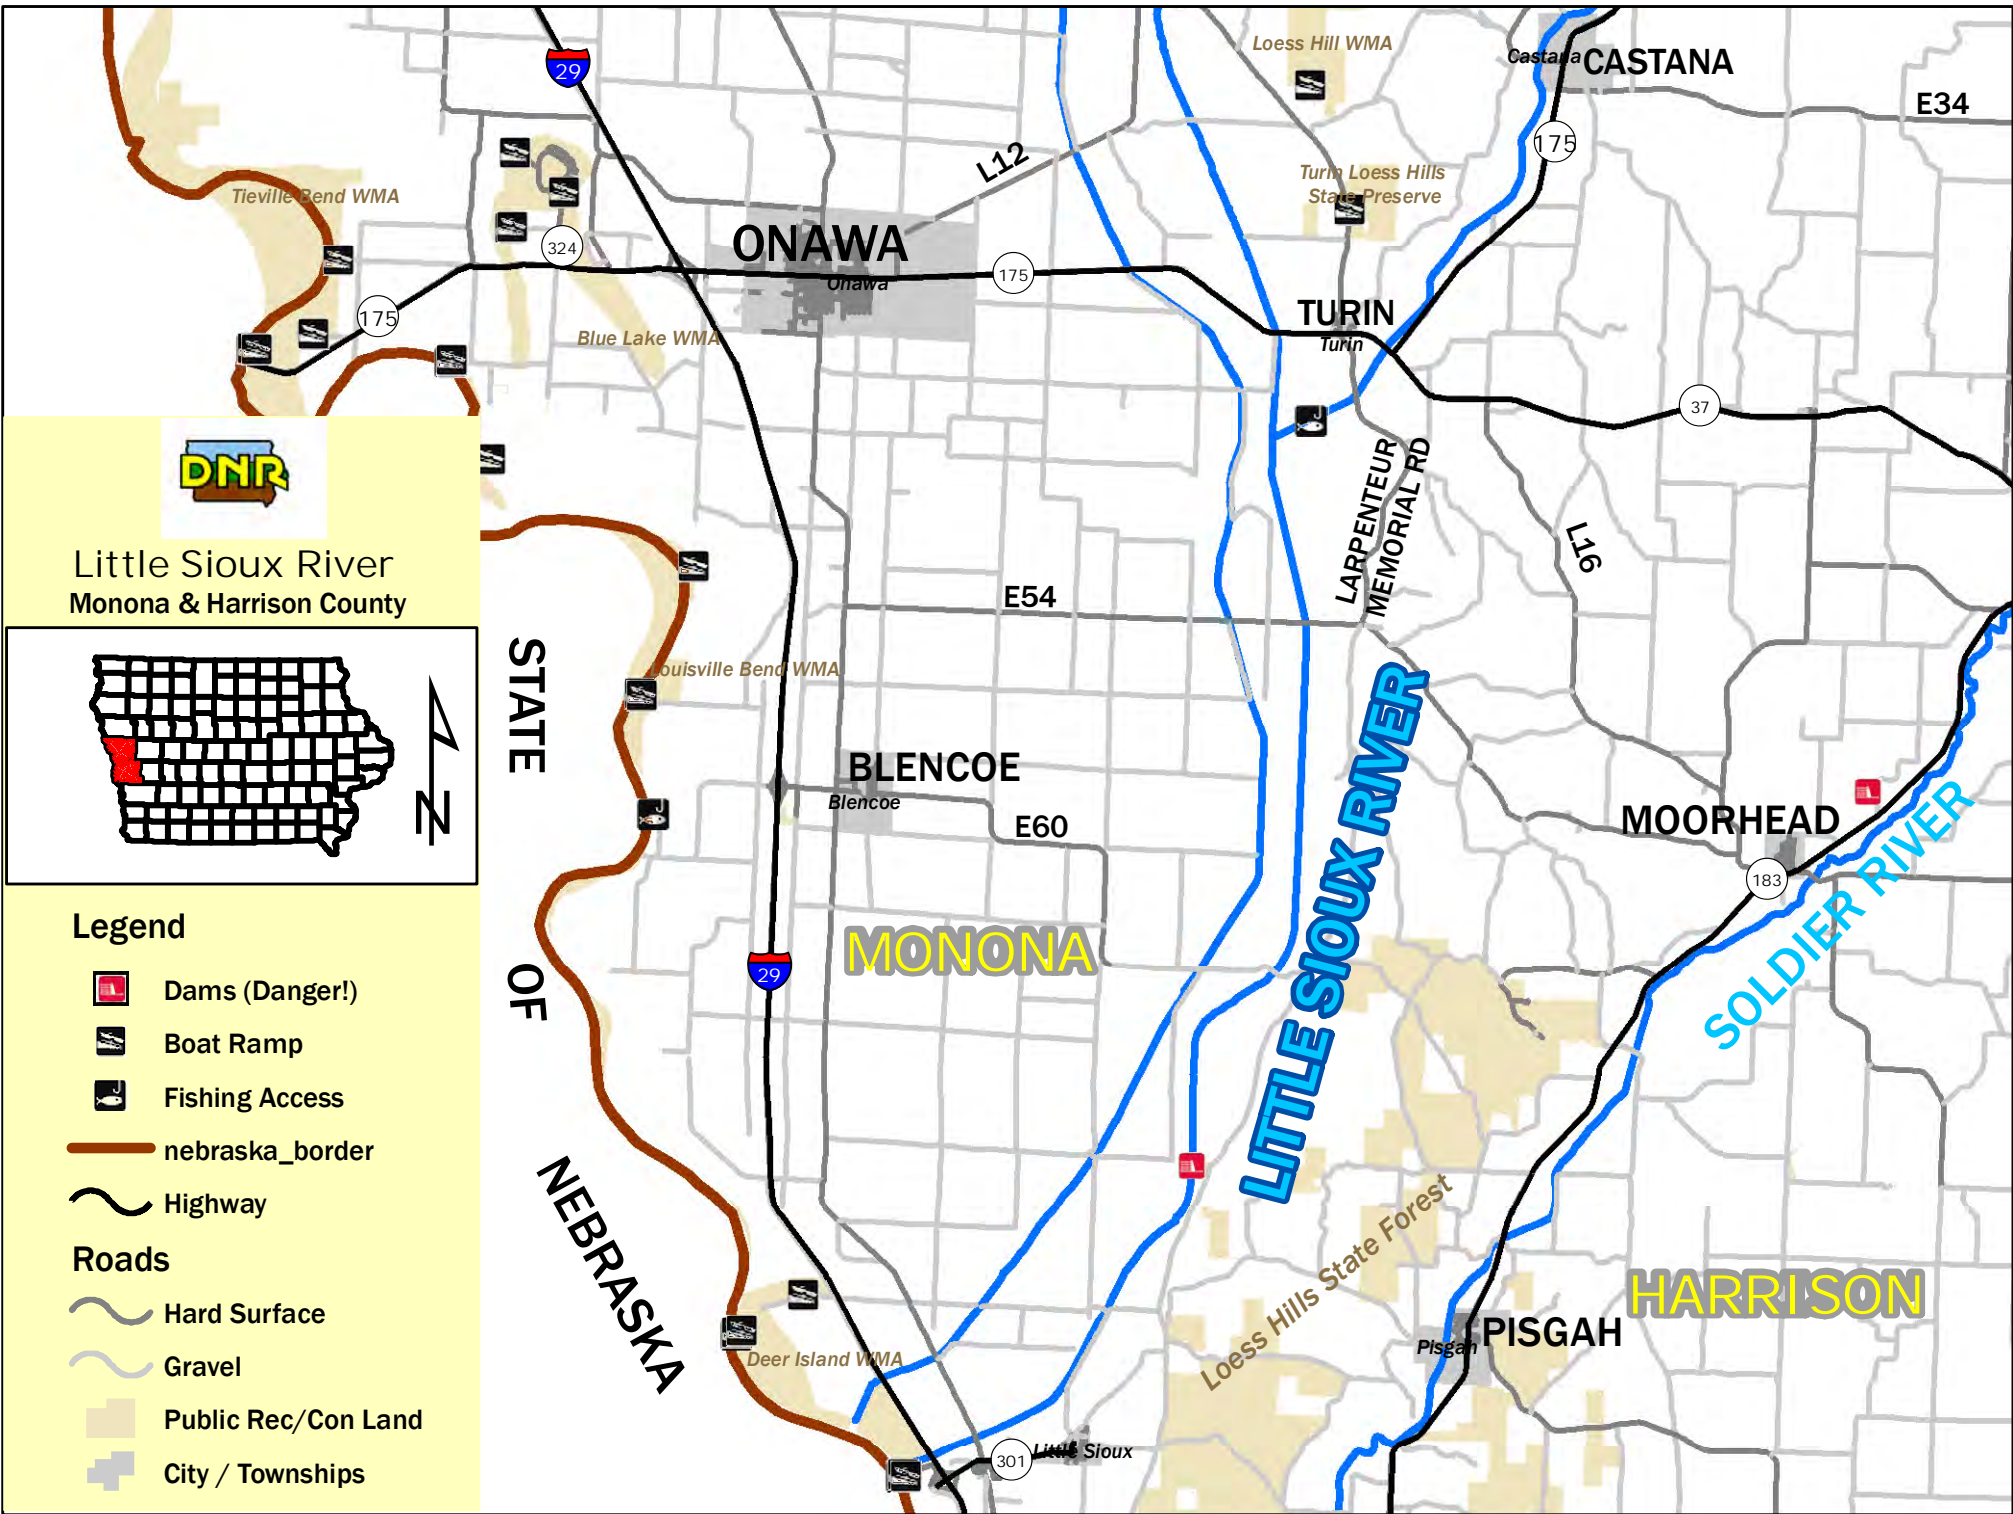

Little Sioux River  
Woodbury & Monona County

Legend

- Dams (Danger!)
- Boat Ramp
- Fishing Access

Highway

Roads

- Hard Surface
- Gravel
- Public Rec/Con Land
- City / Townships

Little Sioux River  
Monona & Harrison County

Legend

- Dams (Danger!)
- Boat Ramp
- Fishing Access

nebraska\_border

Highway

Roads

Hard Surface

Gravel

Public Rec/Con Land

City / Townships