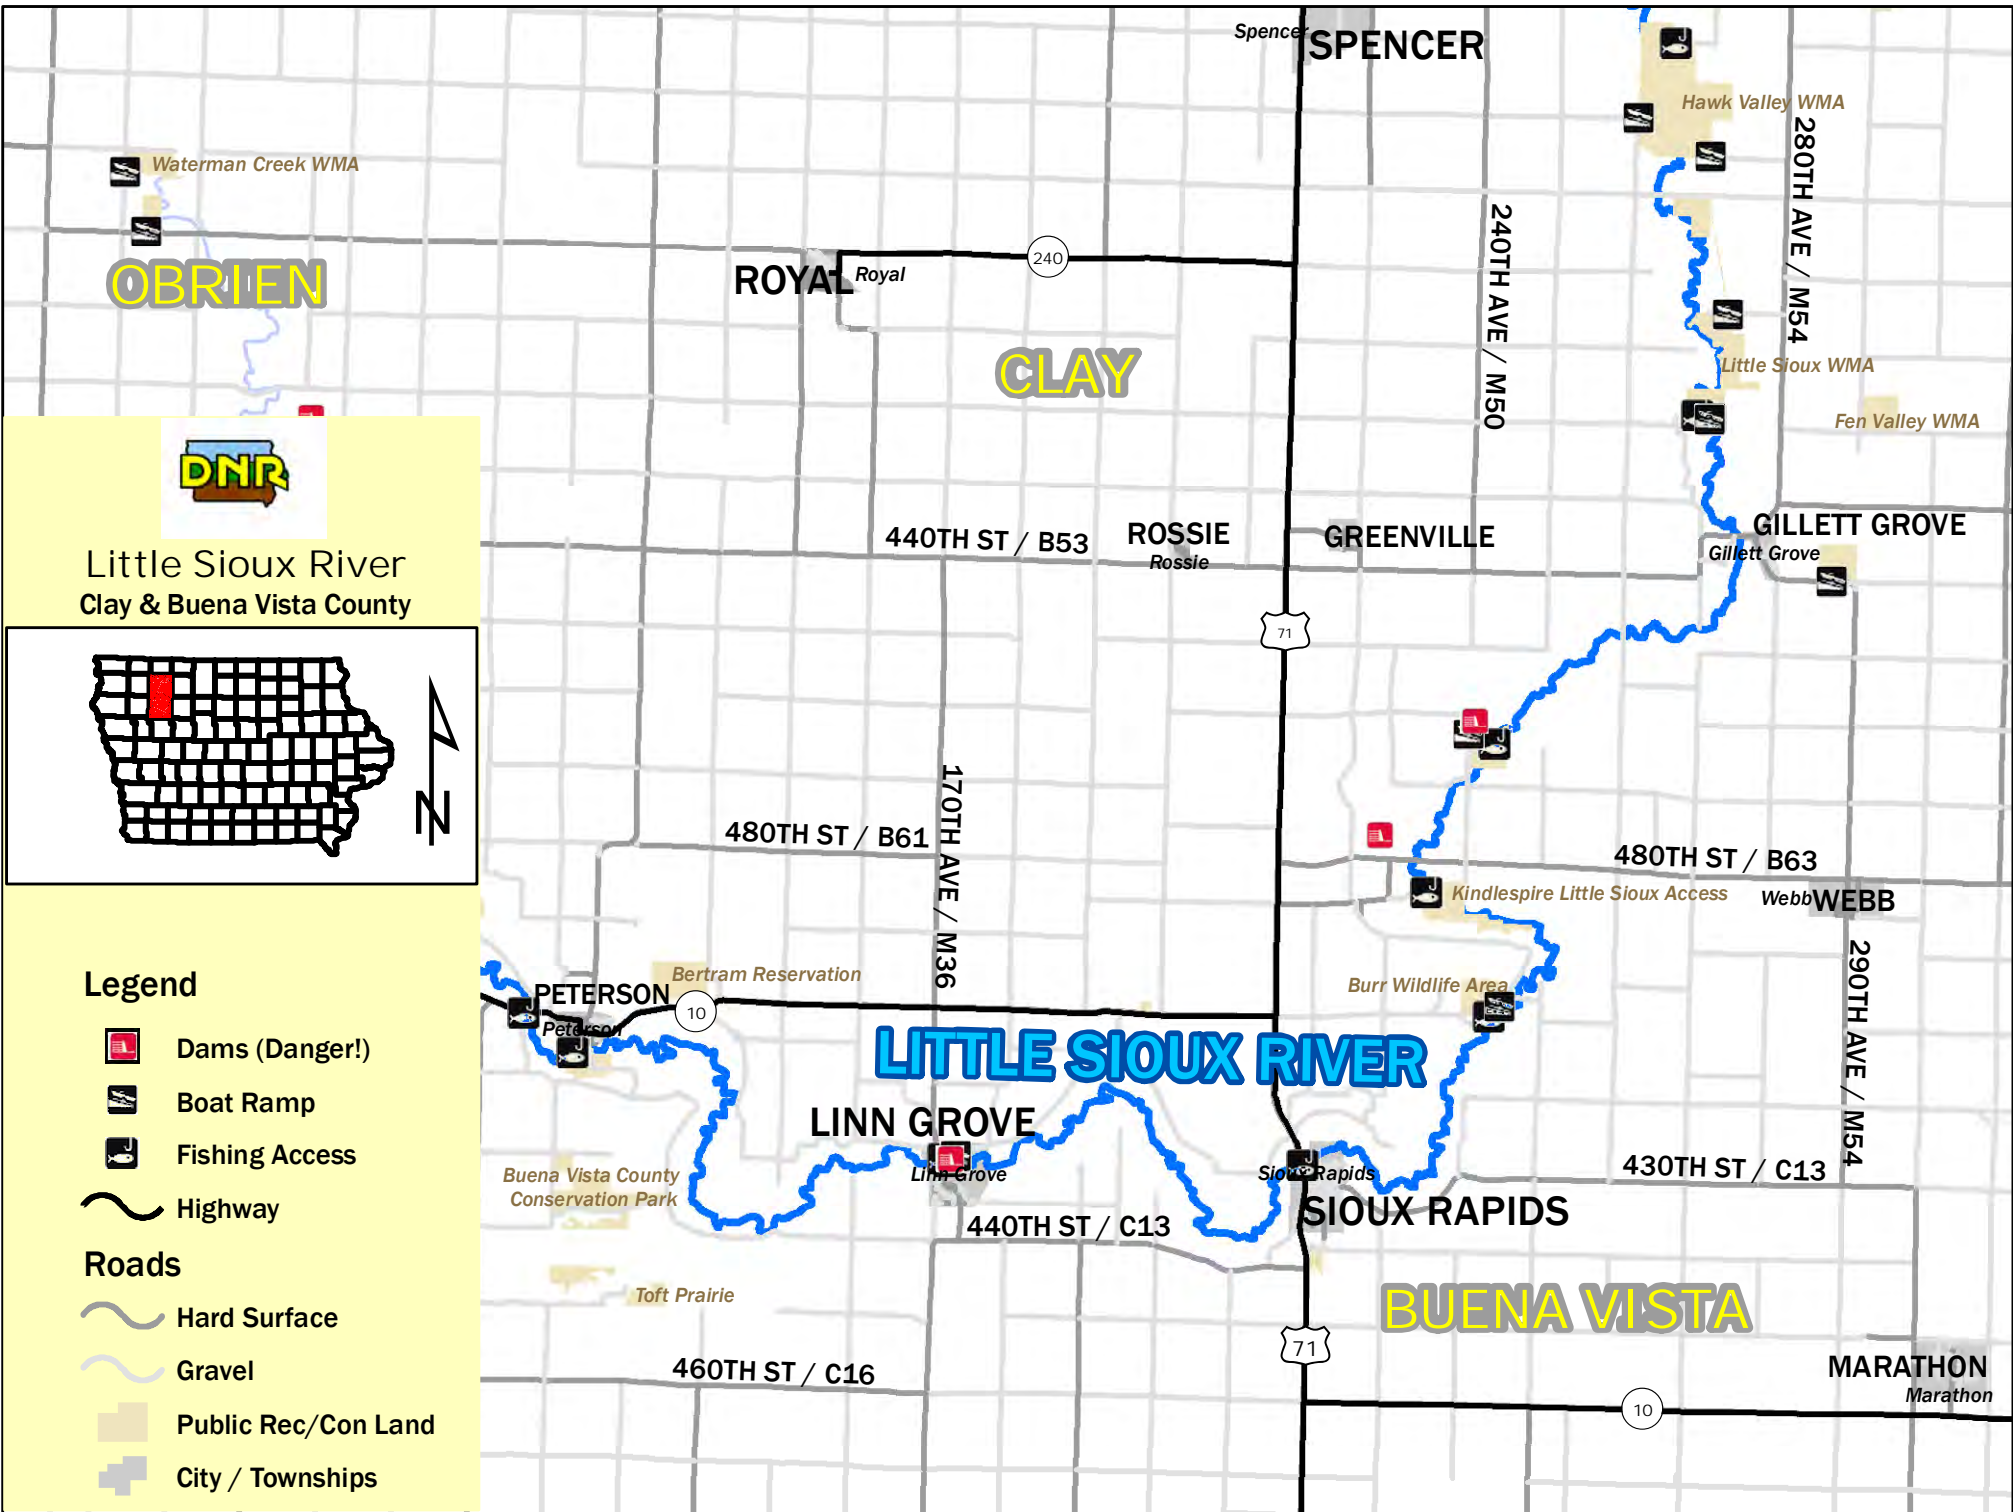

Little Sioux River
Dickinson & Clay County

Legend

-  Dams (Danger!)
-  Boat Ramp
-  Fishing Access

 Highway

Roads

-  Hard Surface
-  Gravel
-  Public Rec/Con Land
-  City / Townships

O BRIEN

ROYAL

CLAY

SPENCER

ROSSIE

GREENVILLE

GILLETT GROVE

480TH ST / B61

170TH AVE / M36

480TH ST / B63

Webb **WEBB**

PETERSON

LITTLE SIOUX RIVER

LINN GROVE

SIOUX RAPIDS

430TH ST / C13

290TH AVE / M54

Buena Vista County Conservation Park

Toft Prairie

440TH ST / C13

BUENA VISTA

460TH ST / C16

MARATHON

Little Sioux River
Clay & Buena Vista County

Legend

- Dams (Danger!)
- Boat Ramp
- Fishing Access