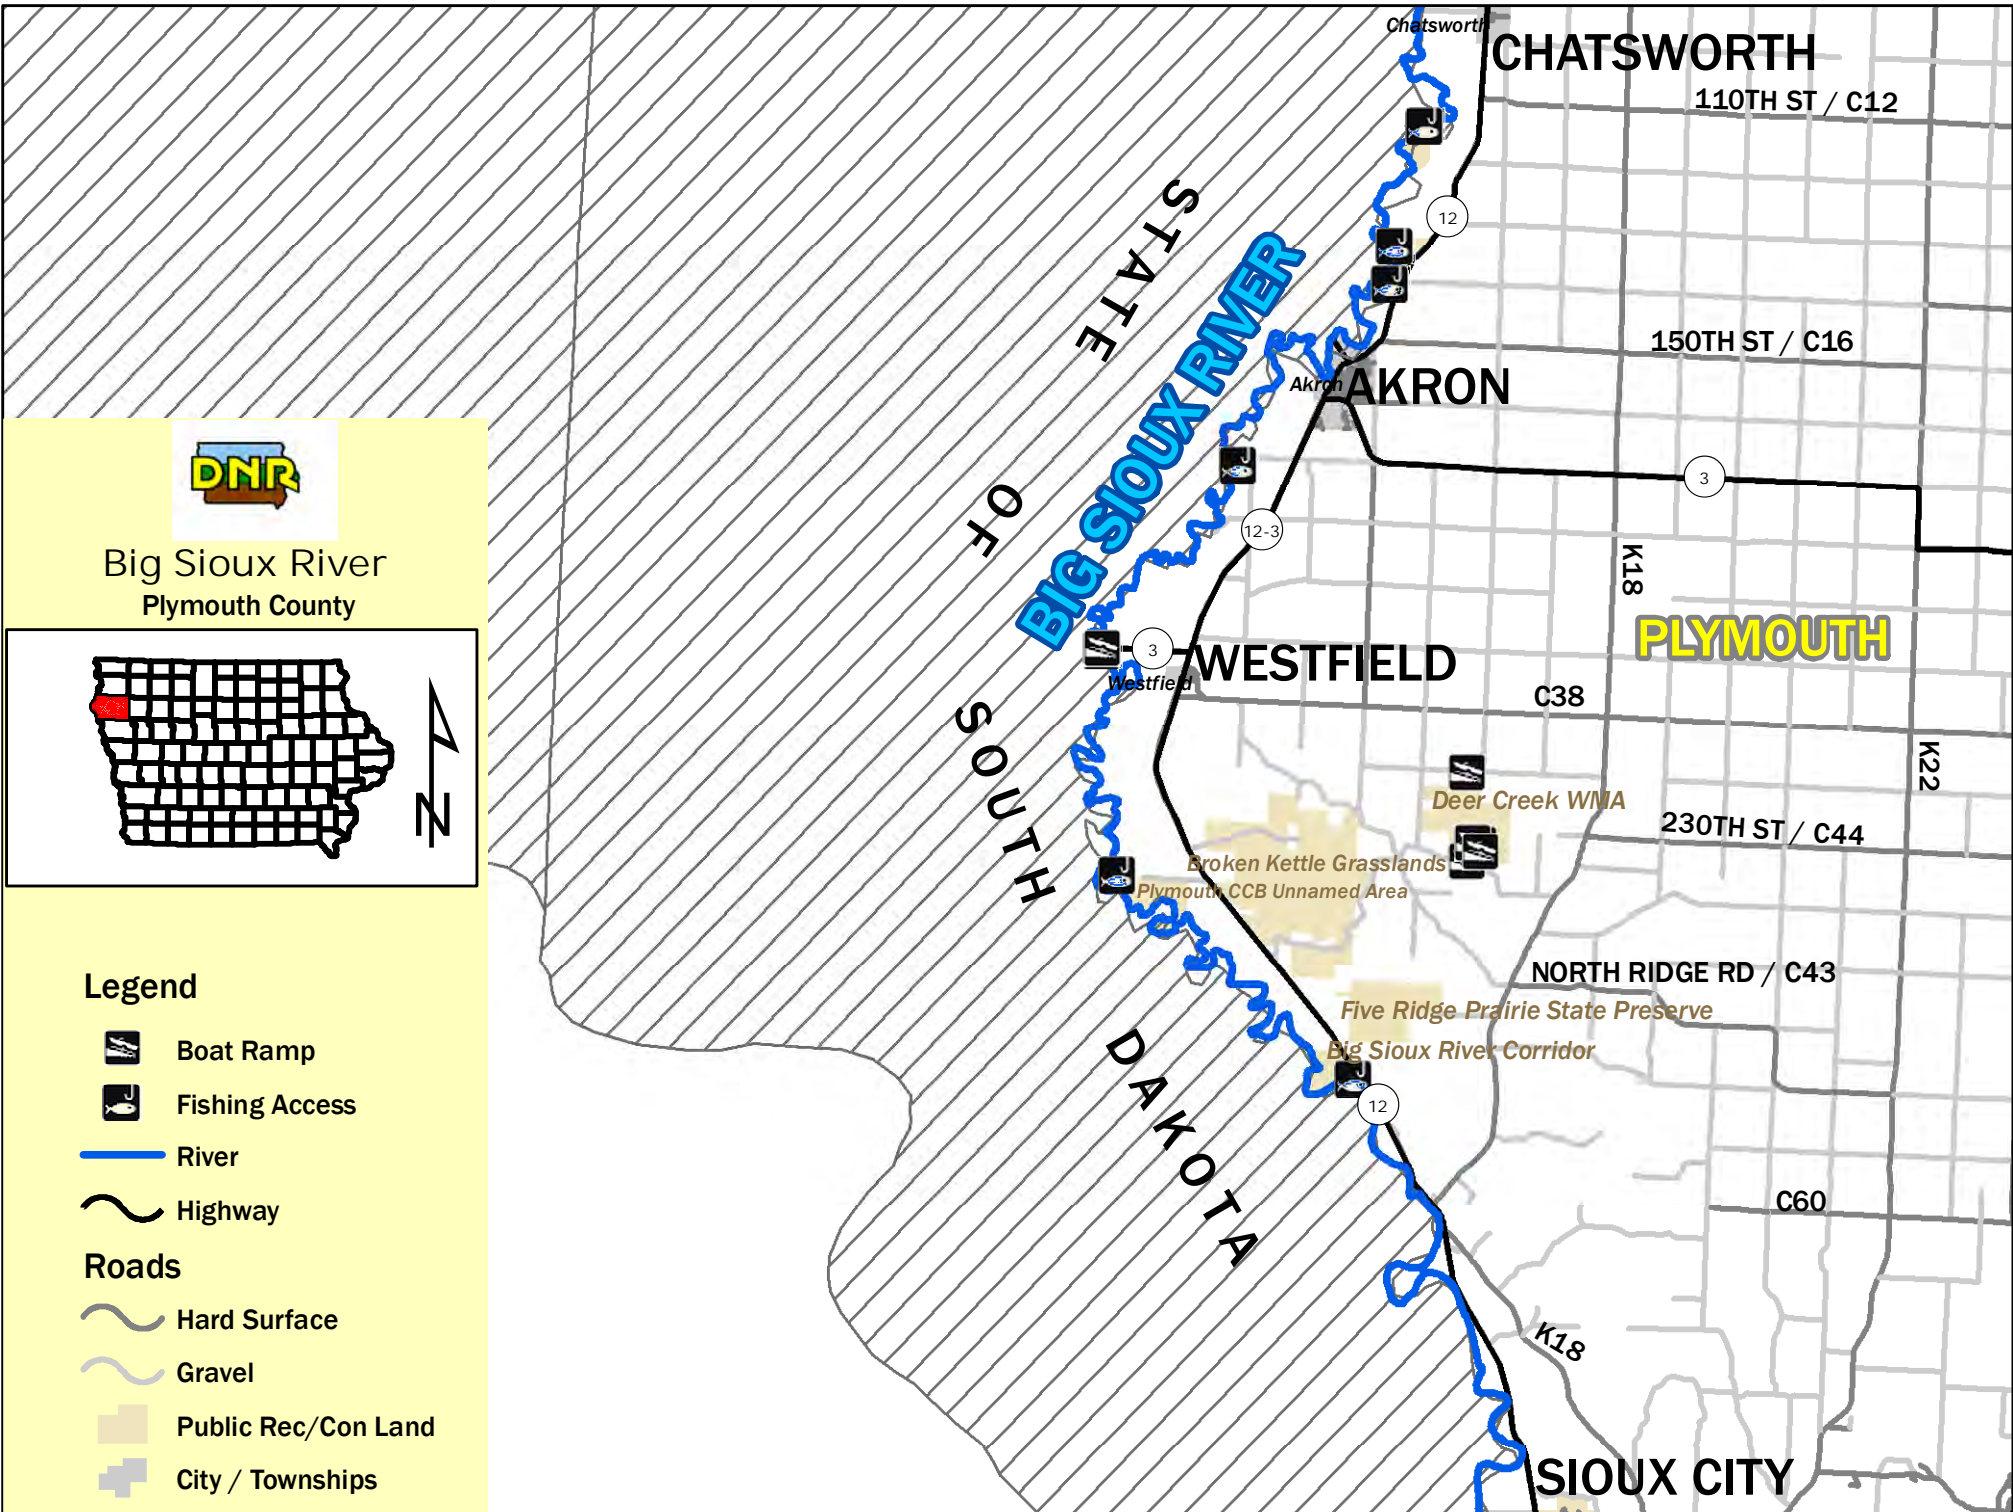

Big Sioux River  
Lyon County

Legend

- Fishing Access
  - Restrooms
  - Boat Ramp
  - Mile Marker
  - South Dakota Border
  - River
  - Highway
- Roads**
- Hard Surface
  - Gravel
  - Public Rec/Con Land
  - City / Townships

Big Sioux River  
Sioux County

**Legend**

- Dams (Danger!)
- Boat Ramp
- Fishing Access

River

Highway

**Roads**

Hard Surface

Gravel

Public Rec/Con Land

City / Townships

Big Sioux River  
Plymouth County

Legend

-  Boat Ramp
-  Fishing Access

-  River
-  Highway

Roads

-  Hard Surface
-  Gravel
-  Public Rec/Con Land
-  City / Townships