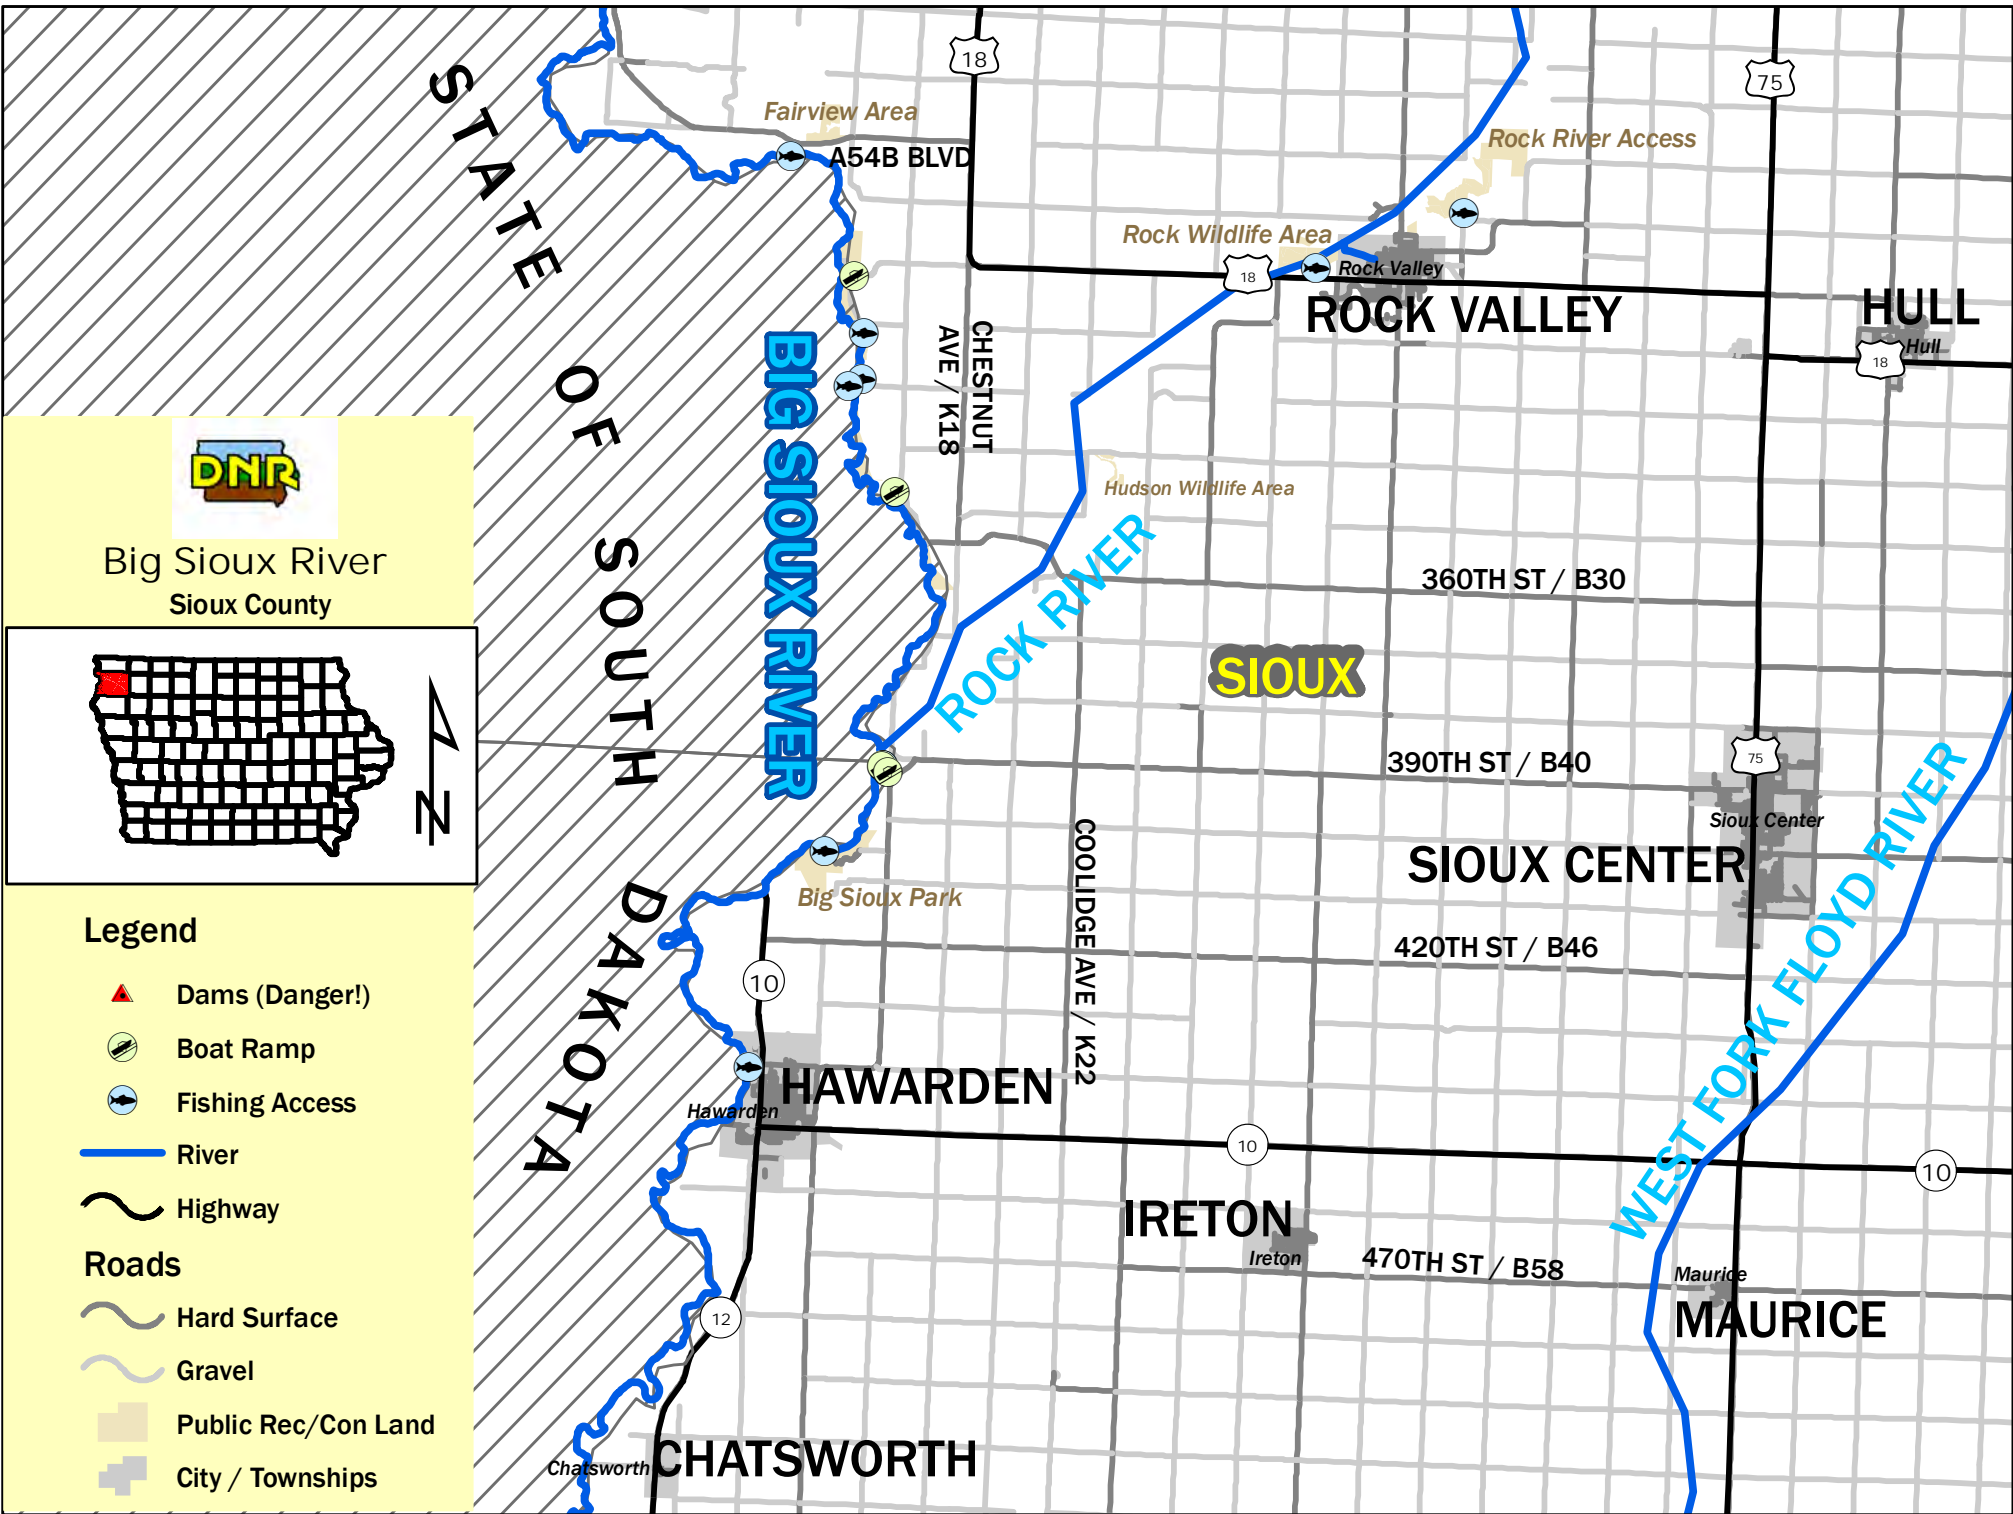

Big Sioux River  
Lyon County

Legend

- Fishing Access
  - Restrooms
  - Boat Ramp
  - Mile Marker
  - South Dakota Border
  - River
  - Highway
- Roads**
- Hard Surface
  - Gravel
  - Public Rec/Con Land
  - City / Townships

Big Sioux River  
Sioux County

**Legend**

- Dams (Danger!)
- Boat Ramp
- Fishing Access

River

Highway

**Roads**

Hard Surface

Gravel

Public Rec/Con Land

City / Townships

Big Sioux River  
Plymouth County

Legend

-  Boat Ramp
-  Fishing Access

-  River
-  Highway

Roads

-  Hard Surface
-  Gravel
-  Public Rec/Con Land
-  City / Townships