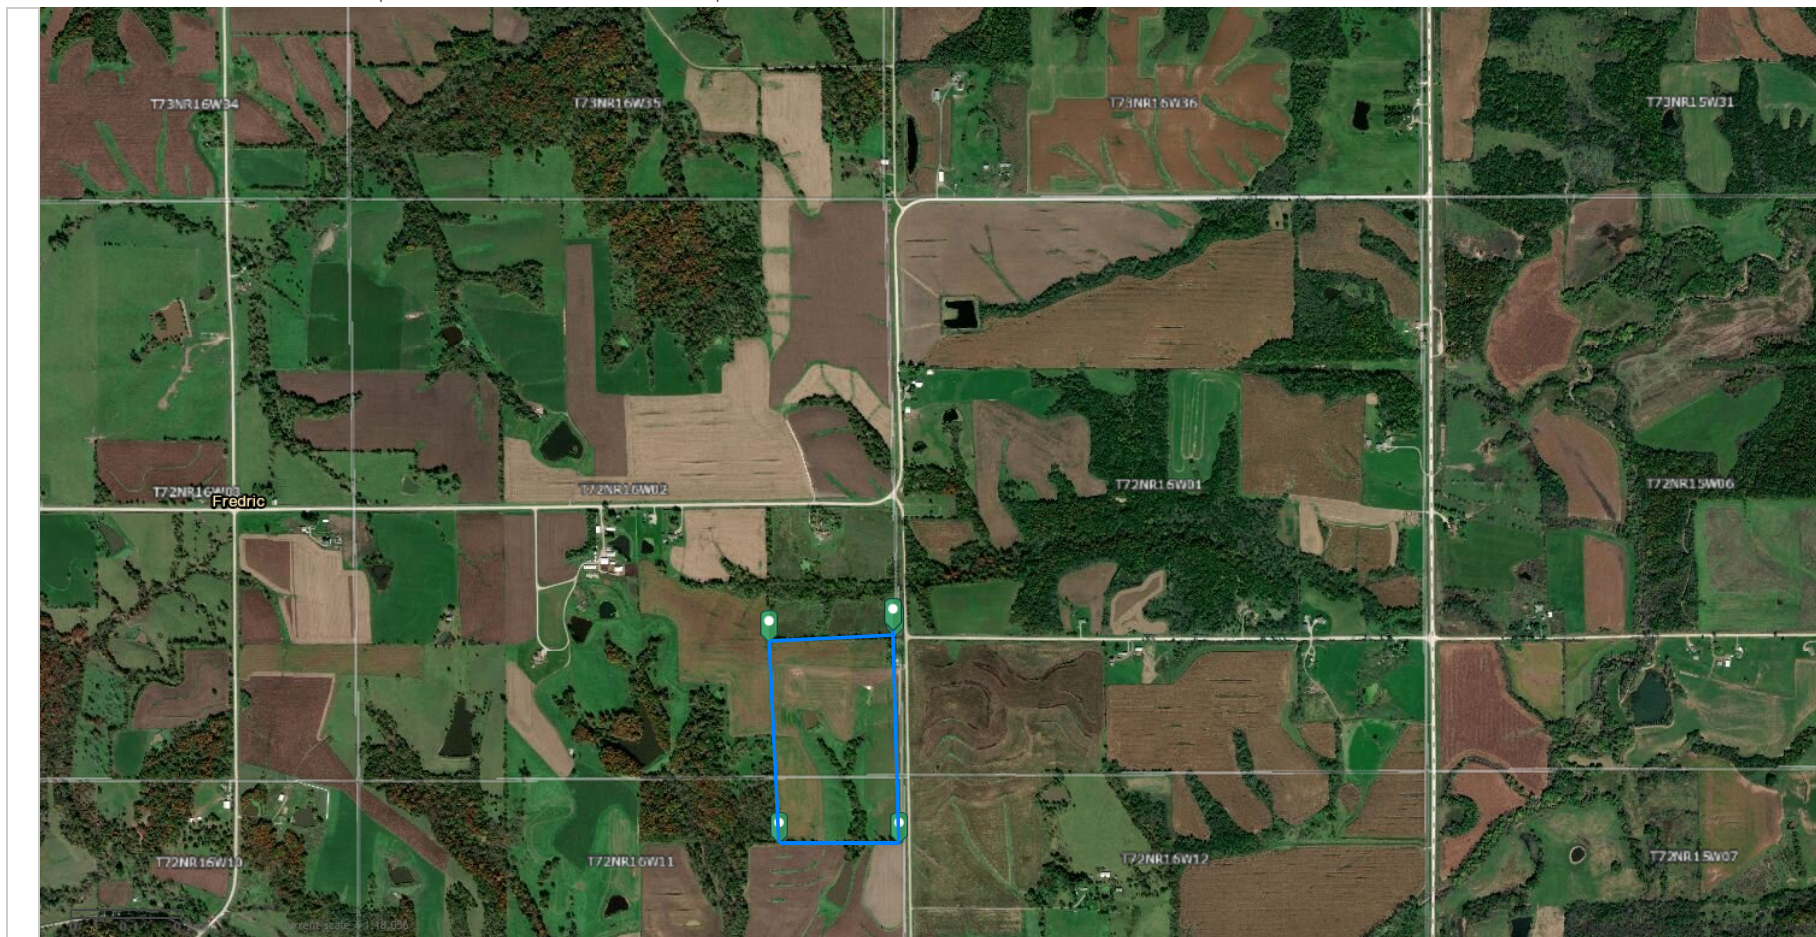

Services Agencies Social

Basemaps Measure Bookmarks Mail Map Info

Avery, Iowa

T95NR45W02

UTM Zone 15 NAD83 WGS84
531320.88, 4547685.85 -92.627133, 41.079829