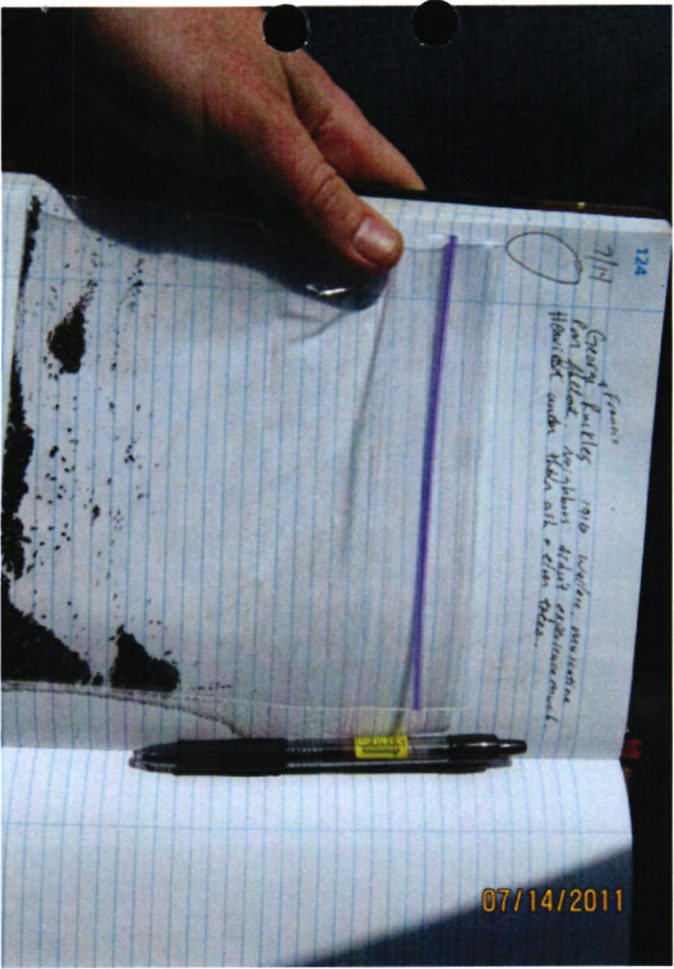

Ruckles deck